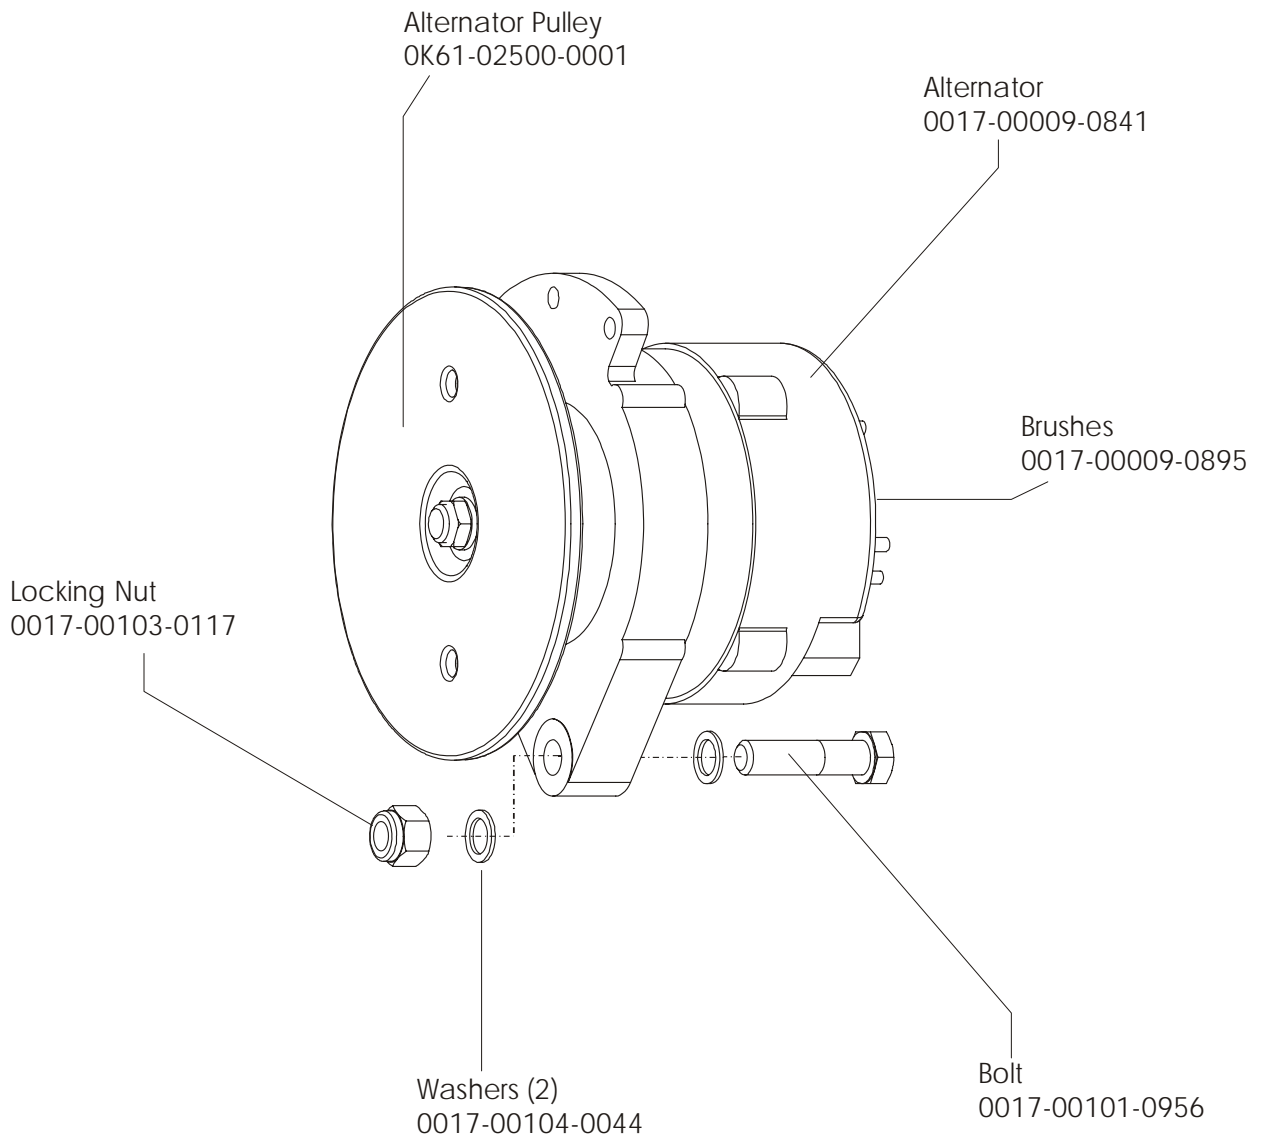

# LifeFitness

Classic Upright Bike CLSC-XXXX-01

Customer Support Services  
**PARTS MANUAL** rev 09 Apr 2008

Miscellaneous .....	3
Console Components.....	4
Console Mounting Screws and Polar Covers .....	5
Alternator w/Pulley .....	6
Crankshaft and Bearing Assembly .....	7
Intermediate Shaft and Bearing Assembly .....	8
Seat Latch Assembly .....	9
Seat Post Assembly.....	10
Seat Post Shrouds .....	11
Idler Bracket Assembly .....	12
Console Support Assembly .....	13
Left Side Shroud and Crank Arm .....	14
Right Side Shroud and Crank Arm.....	15
PCB Mounting Bracket Assembly .....	16
Front Wheels .....	17
Resistor Assembly .....	18
Handlebar Assembly .....	19
Belts .....	20
Cables .....	21

Description	Part No.
OPERATION MANUAL	M051-00K63-A263
HARDWARE BAG	GK63-00002-0044
NETWORK C-SAFE KIT	GK63-00002-0003
POWER OPTION KIT - 120V	GK63-00002-0005
POWER OPTION KIT - 220/50 UK	GK63-00002-0039
POWER OPTION KIT - 240V+ AUS	GK63-00002-0040
POWER OPTION KIT - 220/50	GK63-00002-0041
TOUCH UP PAINT: SPRAY CAN .5 OZ BOTTLE W/APPLICATOR .33 OZ PEN	0017-00008-0204 0017-00008-0205 0017-00008-0206
SERVICE MANUAL	M051-00K63-A009

Alternator w/Pulley  
Ak63-00093-0000

CLASSIC UPRIGHT BIKE  
Crankshaft and Bearing Assembly

CLSC-0XXX-01  
S/N CLU100000 and up

Intermediate Shaft and  
Bearing Assembly Kit  
GK63-00002-0007

Retaining Ring  
0017-00100-0242

Clutch Assembly  
AK63-00026-0000

DELFIN Washers  
0017-00104-0455

Spacer

Left Seat Post Shroud  
OK63-01092-0010

Screw  
0017-00101-1741

Right Seat Post Shroud  
OK63-01092-0009

PCB Mounting Bracket Assembly  
AK63-00049-0000